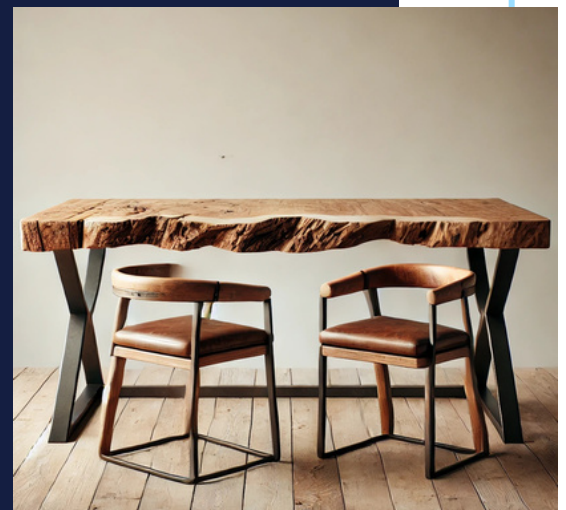

Volga Set

RWF 1,200,000

SIZE 150*70*75 cm

Combines functionality and style with a live-edge wooden desk and matching wooden chairs featuring leather seats. The sturdy metal legs of the desk offer industrial strength and stability, while the natural wood finish showcases the organic grain patterns, bringing warmth and character to any home office or study.