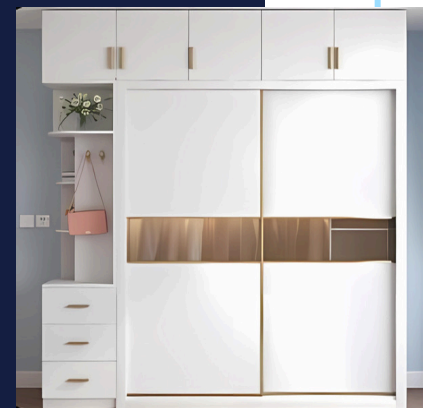

Polina Wardrobe

RWF 750,000

SIZE 200*155*60 cm

Offers an elegant and practical storage solution with a clean, white MDF finish. Designed with three spacious drawers and ample space for hanging and organizing bags, coats, and other essentials, this wardrobe combines style with function to suit any modern bedroom.