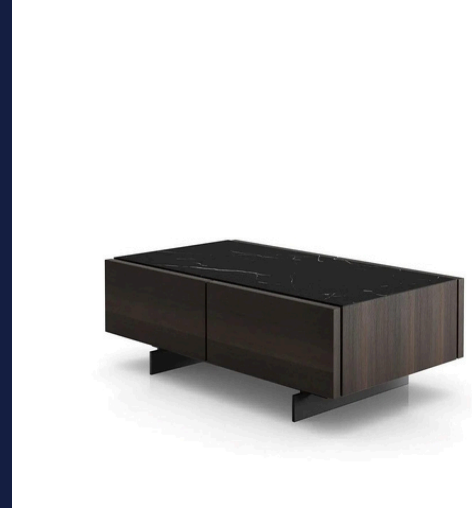

Living Room Tables

Blaze Table

RWF 240,000

SIZE 120*59*45 cm

Crafted from premium plywood, the Blaze Table features a harmonious blend of dark brown and natural tones. This inviting design brings a sense of warmth and relaxation, perfect for creating a cozy atmosphere in your living room.